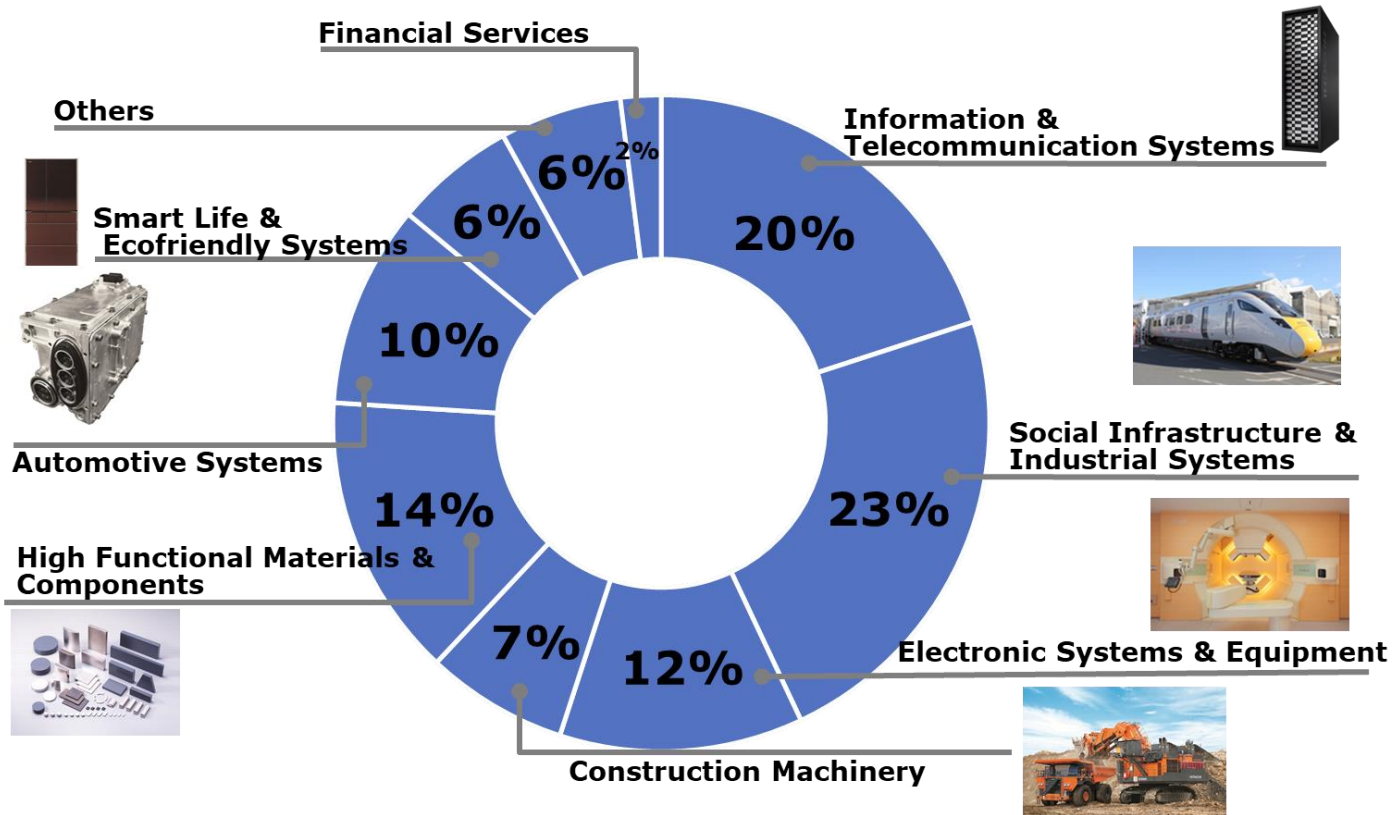

**Hitachi
Social Innovation
Forum 2017**

———— BRISBANE ————

Anand Singh
Director, Operations
Hitachi Australia

- Founded in **1910** as a **machine repair shop** at Kuhara Mining Company in Hitachi City, Ibaraki Prefecture, Japan (Incorporated in 1920)
- Hitachi founding spirit: **Harmony, sincerity, pioneering spirit**
- Corporate credo: **Contribute to society** through the development of superior, original technology and products

Founder Namihei Odaira

Original repair shop in Ibaraki (1910)

Consolidated revenue:
9,162.2 billion yen
(81.82 Billion USD)

Number of employees:
303,887